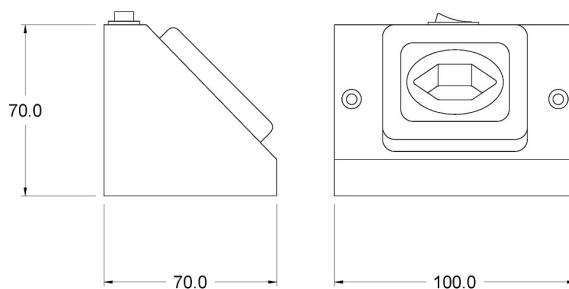

## DIMENSIONS

## TECHNICAL DATA

Power supply	230 V
Max Power	1500 W
Insulation class	I
IP grade	IP20
Output cable	800 mm