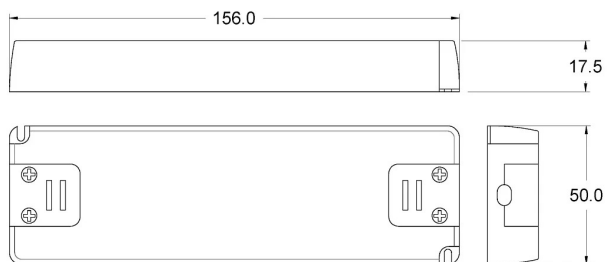

AL30-24

DIMENSIONS

PRODUCT CODES

CODE	TENSION	SECONDARY	MAX POWER	IP GRADE
90220773	230 V	24 Vdc	30 W	IP20