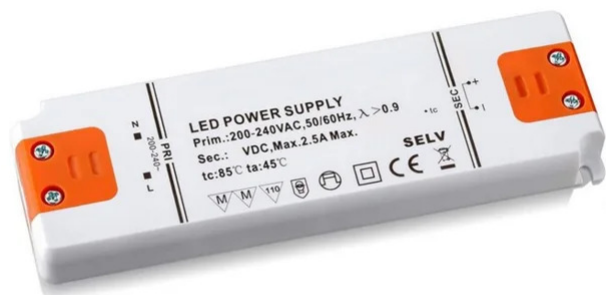

AL30-24

DIMENSIONS

PRODUCT CODES

CODE	TENSION	SECONDARY	MAX POWER	IP GRADE
90220773	230 V	24 Vdc	30 W	IP20