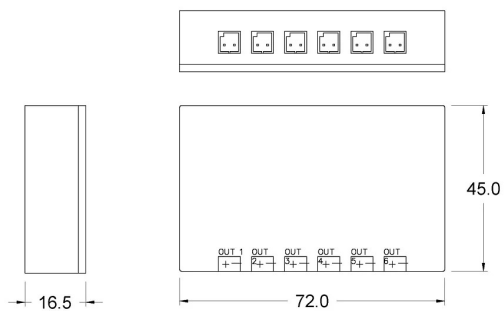

WIRELESS-RIC

DIMENSIONS

TECHNICAL DATA

Power supply	12 - 24 V
Max Power	36 - 72 W
Insulation class	III
IP grade	IP20
Finish	Nero
Output cable	150 mm

PRODUCT CODES

CODE

9022050720

PRODUCT SPECIFICATIONS

Control unit with 6-way distributor.
Can be combined with WIRELESS-TOUCH, WIRELESS-PIR and WIRELESS-FIN.