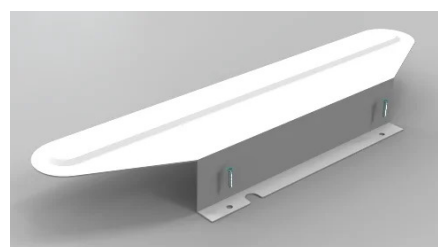

UFO

TECHNICAL DATA

Power supply	230 V
Source	SL300
Brightness	280 lm
Light colour	4000 K
CRI	>90
Insulation class	II
IP grade	IP44
Finish	bianco
Photobiological safety	Exempt risk group
Output cable	700 mm

Integrated power supply unit

PRODUCT CODES

CODE	POWER
95700916	7.2 W

LIGHT DIFFUSION

cm	lux
20	6352
30	3257
50	1292

DIMENSIONS

MOUNTING

POSSIBILITY OF PRODUCT CUSTOMISATION

Dimensione lampada e
staffa fissaggio

Temperatura colore
sorgente luminosa