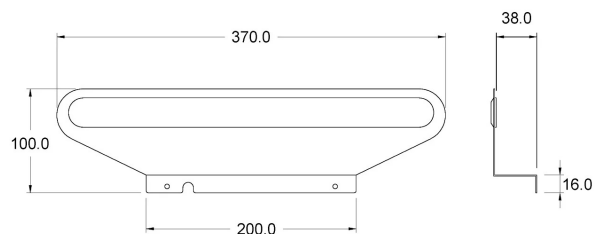

UFO

TECHNICAL DATA

Power supply	230 V
Source	SL300
Brightness	280 lm
Light colour	4000 K
CRI	>90
Insulation class	II
IP grade	IP44
Finish	bianco
Photobiological safety	Exempt risk group
Output cable	700 mm

Integrated power supply unit

PRODUCT CODES

CODE	POWER
95700916	7.2 W

LIGHT DIFFUSION

cm	lux
20	6352
30	3257
50	1292

DIMENSIONS

MOUNTING

POSSIBILITY OF PRODUCT CUSTOMISATION

Dimensione lampada e
staffa fissaggio

Temperatura colore
sorgente luminosa