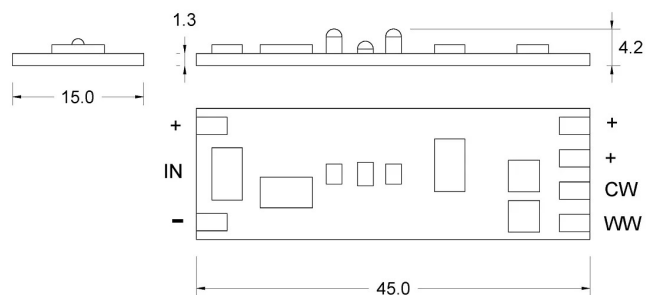

TRI01

DIMENSIONS

TECHNICAL DATA

Power supply	12 - 24 V
Max Power	36 - 72 W
Insulation class	III
IP grade	IP20
Switch	Dimmer

PRODUCT CODES

CODE
91234998

PRODUCT SPECIFICATIONS

With the light switched on: short touch to switch off, long touch to increase and decrease brightness.