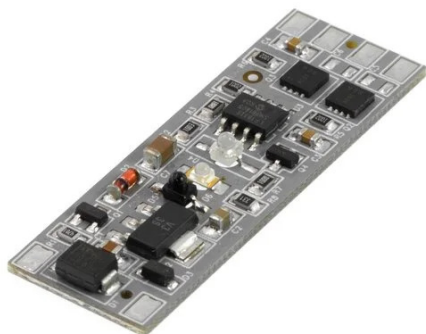

TRI01

DIMENSIONS

TECHNICAL DATA

Power supply	12 - 24 V
Max Power	36 - 72 W
Insulation class	III
IP grade	IP20
Switch	Dimmer

PRODUCT CODES

CODE
91234998

PRODUCT SPECIFICATIONS

With the light switched on: short touch to switch off, long touch to increase and decrease brightness.

With light off: short touch to switch on, long touch to change colour tone from 3000°K to 4000°K to 6000°K every 2 seconds.