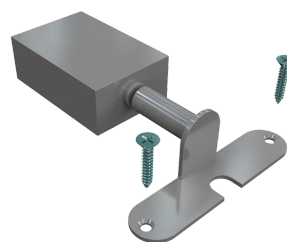

230V-50/60Hz power supply unit included in packaging

PRODUCT CODES

CODE	POWER
95832499	2.4 W

LIGHT DIFFUSION

cm	lux
20	2160
30	909
50	317

DIMENSIONS

MOUNTING

POSSIBILITY OF PRODUCT CUSTOMISATION