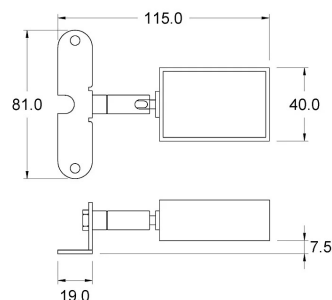

THUNDER

TECHNICAL DATA

Power supply	12 V
Source	SL300
Brightness	80 lm
Light colour	4000 K
CRI	>90
Insulation class	III
IP grade	IP44
Finish	cromo
Photobiological safety	Exempt risk group
Output cable	700 mm

230V-50/60Hz power supply unit included in packaging

PRODUCT CODES

CODE	POWER
95832499	2.4 W

LIGHT DIFFUSION

cm	lux
20	2160
30	909
50	317

DIMENSIONS

MOUNTING

POSSIBILITY OF PRODUCT CUSTOMISATION