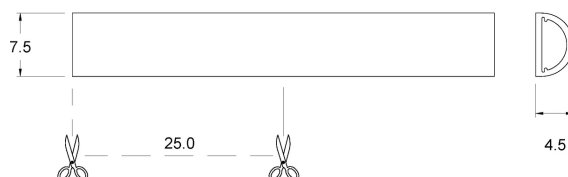

SW75

TECHNICAL DATA

Power supply	24 V
Power	12 W/m
CRI	>90
Insulation class	III
IP grade	IP65
Photobiological safety	Exempt risk group
Cutting Units	25 mm

DIMENSIONS

PRODUCT CODES

CODE	LIGHT COLOUR	BRIGHTNESS
9022058256	3000 K	1000 lm/m
9022058258	4000 K	1100 lm/m