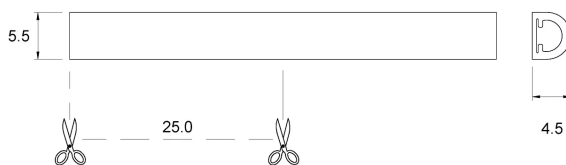

SW55

TECHNICAL DATA

Power supply	24 V
Power	6 W/m
CRI	>90
Insulation class	III
IP grade	IP65
Photobiological safety	Exempt risk group
Cutting Units	25 mm

DIMENSIONS

PRODUCT CODES

CODE	LIGHT COLOUR	BRIGHTNESS
9022058248	2700 K	620 lm/m
9022058250	3000 K	650 lm/m
9022058252	4000 K	700 lm/m