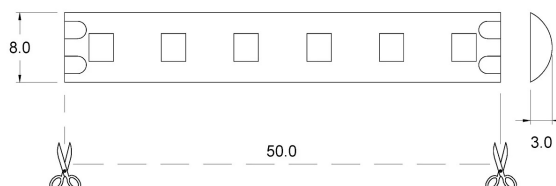

SW120-24

TECHNICAL DATA

Power supply	24 V
Power	9.6 W/m
CRI	>90
Insulation class	III
IP grade	IP44
Photobiological safety	Exempt risk group
Cutting Units	50 mm

DIMENSIONS

PRODUCT CODES

CODE	LIGHT COLOUR	BRIGHTNESS
90220846	3000 K	700 lm/m
9022084650	2700 K	680 lm/m