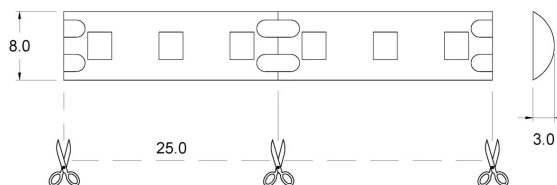

## TECHNICAL DATA

Power supply	12 V
Power	10 W/m
CRI	>90
Insulation class	III
IP grade	IP44
Photobiological safety	Exempt risk group
Cutting Units	25 mm

## DIMENSIONS