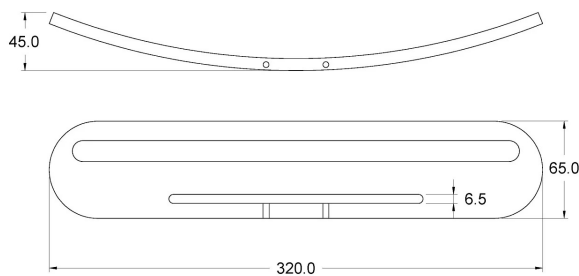

## TECHNICAL DATA

Power supply	12 V
Source	SL160
Brightness	224 lm
Light colour	4000 K
CRI	>90
Insulation class	III
IP grade	IP44
Finish	sabbiato
Photobiological safety	Exempt risk group
Output cable	700 mm

## DIMENSIONS