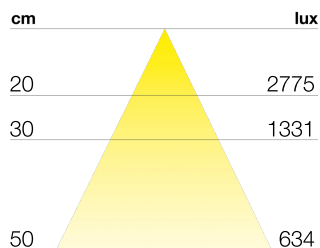

STARLINE

TECHNICAL DATA

Power supply	230 V
Brightness	680 lm
Light colour	4000 K
CRI	>80
Insulation class	II
IP grade	IP44
Finish	cromo
Photobiological safety	Exempt risk group
Output cable	300 mm

Integrated power supply unit

PRODUCT CODES

CODE	POWER
93600470	6 W

LIGHT DIFFUSION

DIMENSIONS

MOUNTING