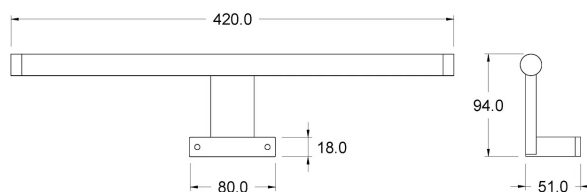

STARLINE

TECHNICAL DATA

Power supply	230 V
Brightness	680 lm
Light colour	4000 K
CRI	>80
Insulation class	II
IP grade	IP44
Finish	cromo
Photobiological safety	Exempt risk group
Output cable	300 mm

Integrated power supply unit

PRODUCT CODES

CODE	POWER
93600470	6 W

LIGHT DIFFUSION

DIMENSIONS

MOUNTING