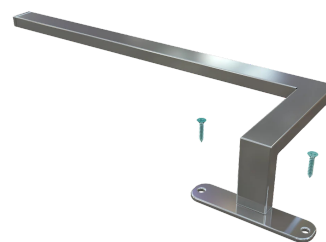

STAR

TECHNICAL DATA

Power supply	350 mA
Source	LUX4350-B
Brightness	1200 lm
Light colour	5000 K
CRI	>90
Insulation class	III
IP grade	IP44
Finish	cromo
Photobiological safety	Exempt risk group
Output cable	700 mm

230V-50/60Hz power supply unit included in packaging

PRODUCT CODES

CODE	POWER
95503572	9 W

LIGHT DIFFUSION

cm	lux
20	2600
30	1610
50	780

DIMENSIONS

MOUNTING

POSSIBILITY OF PRODUCT CUSTOMISATION

Dimensione lampada e staffa fissaggio

Temperatura colore sorgente luminosa