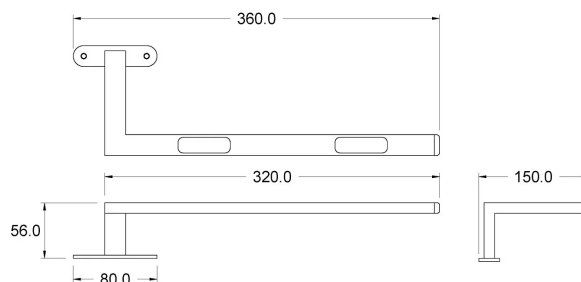

STAR

TECHNICAL DATA

Power supply	350 mA
Source	LUX4350-B
Brightness	1200 lm
Light colour	5000 K
CRI	>90
Insulation class	III
IP grade	IP44
Finish	cromo
Photobiological safety	Exempt risk group
Output cable	700 mm

230V-50/60Hz power supply unit included in packaging

PRODUCT CODES

CODE	POWER
95503572	9 W

LIGHT DIFFUSION

cm	lux
20	2600
30	1610
50	780

DIMENSIONS

MOUNTING

POSSIBILITY OF PRODUCT CUSTOMISATION

Dimensione lampada e staffa fissaggio

Temperatura colore sorgente luminosa