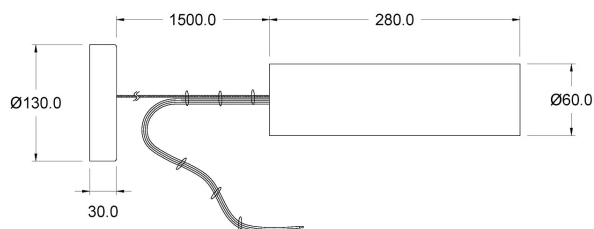

SMILE

TECHNICAL DATA

Power supply	230 V
Lamp socket	GU10
Source	GU10 Led
Brightness	480 lm
CRI	>80
Insulation class	II
IP grade	IP23
Finish	bianco
Photobiological safety	Exempt risk group
Output cable	1900 mm

DIMENSIONS

MOUNTING

PRODUCT CODES

CODE	POWER
95704020	6.5 W

LIGHT DIFFUSION

POSSIBILITY OF PRODUCT CUSTOMISATION