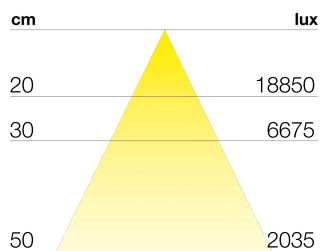

SMILE

TECHNICAL DATA

Power supply	230 V
Lamp socket	GU10
Source	GU10 Led
Brightness	480 lm
CRI	>80
Insulation class	II
IP grade	IP23
Finish	bianco
Photobiological safety	Exempt risk group
Output cable	1900 mm

DIMENSIONS

MOUNTING

PRODUCT CODES

CODE	POWER
95704020	6.5 W

LIGHT DIFFUSION

POSSIBILITY OF PRODUCT CUSTOMISATION