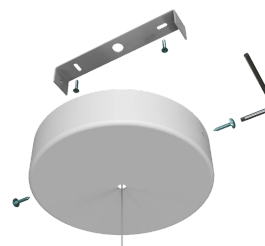

SMILE

TECHNICAL DATA

Power supply	230 V
Lamp socket	GU10
Source	GU10 Led
Brightness	480 lm
CRI	>80
Insulation class	II
IP grade	IP23
Finish	bianco
Photobiological safety	Exempt risk group
Output cable	1900 mm

DIMENSIONS

MOUNTING

PRODUCT CODES

CODE	POWER
95704020	6.5 W

LIGHT DIFFUSION

POSSIBILITY OF PRODUCT CUSTOMISATION