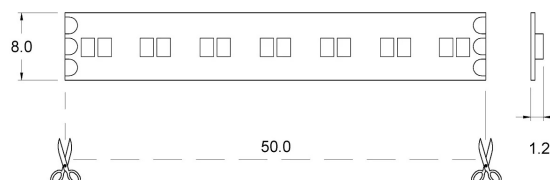

SLT280

TECHNICAL DATA

Power supply	24 V
Power	17 W/m
CRI	>90
Insulation class	III
IP grade	IP20
Photobiological safety	Exempt risk group
Cutting Units	50 mm

DIMENSIONS

PRODUCT CODES

CODE	LIGHT COLOUR	BRIGHTNESS
9022052720	6000-4000-3000 K	1580 lm

PRODUCT SPECIFICATIONS

Three-colour LED strip
Adjustable via Jolly-T

LIGHT DIFFUSION