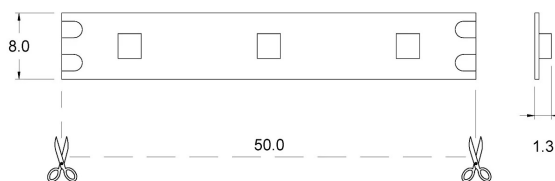

## TECHNICAL DATA

Power supply	12 V
Power	5 W/m
CRI	>90
Insulation class	III
IP grade	IP20
Photobiological safety	Exempt risk group
Cutting Units	50 mm

## DIMENSIONS