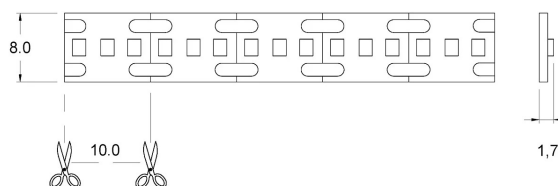

SL300

TECHNICAL DATA

Power supply	12 V
Power	9.6 W/m
CRI	>90
Insulation class	III
IP grade	IP20
Photobiological safety	Exempt risk group
Cutting Units	10 mm

DIMENSIONS

PRODUCT CODES

CODE	LIGHT COLOUR	BRIGHTNESS
90220868	3000 K	780 lm/m
90220869	4000 K	800 lm/m
90220870	6000 K	820 lm/m