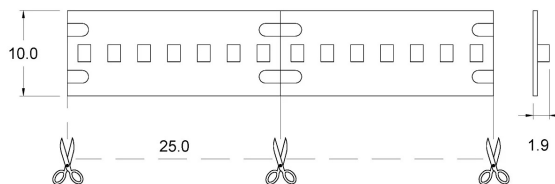

SL280

TECHNICAL DATA

Power supply	24 V
Power	14.4 W/m
CRI	>90
Insulation class	III
IP grade	IP20
Photobiological safety	Exempt risk group
Cutting Units	25 mm

DIMENSIONS

PRODUCT CODES

CODE	LIGHT COLOUR	BRIGHTNESS
9022088030	3000 K	1310 lm/m
9022088032	4000 K	1380 lm/m
9022088034	6000 K	1400 lm/m