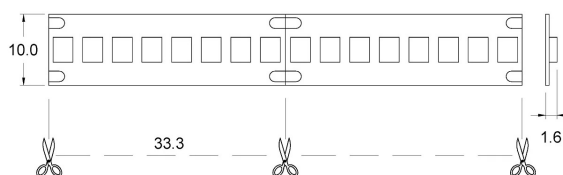

SL240

TECHNICAL DATA

Power supply	24 V
Power	22 W/m
CRI	>90
Insulation class	III
IP grade	IP20
Photobiological safety	Exempt risk group
Cutting Units	33.3 mm

DIMENSIONS

PRODUCT CODES

CODE	LIGHT COLOUR	BRIGHTNESS
9022088022	2700 K	2200 lm/m
9022088024	3000 K	2300 lm/m
9022088026	4000 K	2450 lm/m
9022088028	6000 K	2500 lm/m