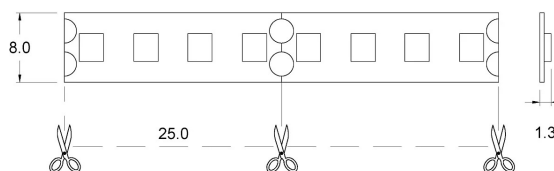

SL160

TECHNICAL DATA

Power supply	12 V
Power	14.4 W/m
CRI	>90
Insulation class	III
IP grade	IP20
Photobiological safety	Exempt risk group
Cutting Units	25 mm

DIMENSIONS

PRODUCT CODES

CODE	LIGHT COLOUR	BRIGHTNESS
9022086202	3000 K	1620 lm/m
9022086204	4000 K	1660 lm/m
9022086206	6000 K	1700 lm/m