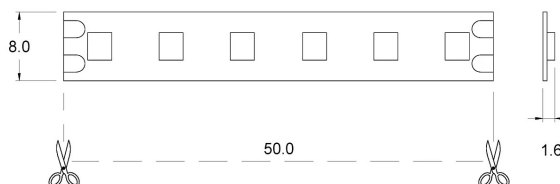

SL120-24

TECHNICAL DATA

Power supply	24 V
Power	10 W/m
CRI	>90
Insulation class	III
IP grade	IP20
Photobiological safety	Exempt risk group
Cutting Units	50 mm

DIMENSIONS

PRODUCT CODES

CODE	LIGHT COLOUR	BRIGHTNESS
90220849	2700 K	800 lm/m
90220850	3000 K	820 lm/m
9022085002	4000 K	830 lm/m