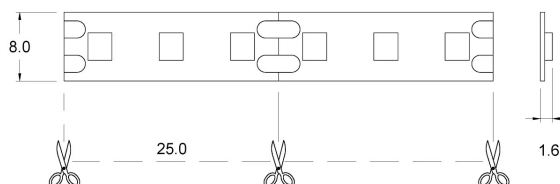

SL120-12

TECHNICAL DATA

Power supply	12 V
Power	10 W/m
CRI	>90
Insulation class	III
IP grade	IP20
Photobiological safety	Exempt risk group
Cutting Units	25 mm

DIMENSIONS

PRODUCT CODES

CODE	LIGHT COLOUR	BRIGHTNESS
90220560	3000 K	820 lm/m
90220561	4000 K	830 lm/m
90220562	6000 K	840 lm/m