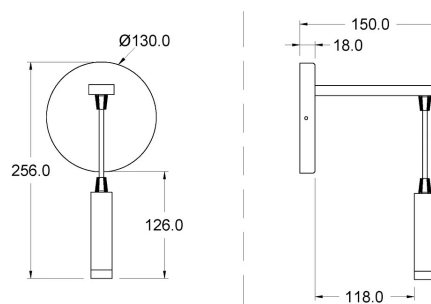

SIRIUS-WM

TECHNICAL DATA

Power supply	230 V
Source	LXPW01
Brightness	500 lm
Light colour	3000 K
CRI	>90
Insulation class	II
IP grade	IP44
Finish	Nero opaco
Photobiological safety	Exempt risk group
Output cable	100 mm

Integrated power supply unit

PRODUCT CODES

CODE	POWER
9570092260	2 W

LIGHT DIFFUSION

DIMENSIONS

MOUNTING

POSSIBILITY OF PRODUCT CUSTOMISATION

Dimensione lampada e staffa fissaggio