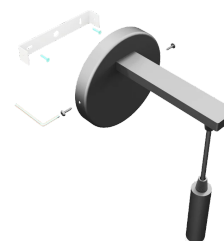

SIRIUS-WM

TECHNICAL DATA

Power supply	230 V
Source	LXPW01
Brightness	500 lm
Light colour	3000 K
CRI	>90
Insulation class	II
IP grade	IP44
Finish	Nero opaco
Photobiological safety	Exempt risk group
Output cable	100 mm

Integrated power supply unit

PRODUCT CODES

CODE	POWER
9570092260	2 W

LIGHT DIFFUSION

DIMENSIONS

MOUNTING

POSSIBILITY OF PRODUCT CUSTOMISATION

Dimensione lampada e staffa fissaggio