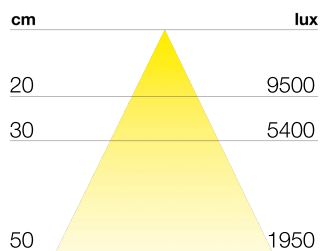

SIRIUS-WM

TECHNICAL DATA

Power supply	230 V
Source	LXPW01
Brightness	500 lm
Light colour	3000 K
CRI	>90
Insulation class	II
IP grade	IP44
Finish	Nero opaco
Photobiological safety	Exempt risk group
Output cable	100 mm

Integrated power supply unit

PRODUCT CODES

CODE	POWER
9570092260	2 W

LIGHT DIFFUSION

DIMENSIONS

MOUNTING

POSSIBILITY OF PRODUCT CUSTOMISATION

Dimensione lampada e staffa fissaggio