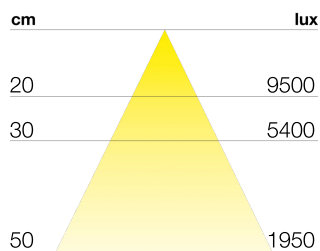

SIRIUS

TECHNICAL DATA

Power supply	12 V
Source	LXPW01
Brightness	500 lm
Light colour	3000 K
CRI	>90
Insulation class	III
IP grade	IP44
Finish	Nero opaco
Photobiological safety	Exempt risk group
Output cable	800 mm

230V 50/60Hz power supply unit supplied in packaging

PRODUCT CODES

CODE	POWER
9570092258	2 W

LIGHT DIFFUSION

DIMENSIONS

MOUNTING

POSSIBILITY OF PRODUCT CUSTOMISATION

Dimensione lampada e staffa fissaggio