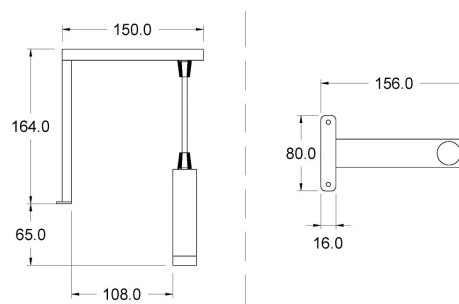

SIRIUS

TECHNICAL DATA

Power supply	12 V
Source	LXPW01
Brightness	500 lm
Light colour	3000 K
CRI	>90
Insulation class	III
IP grade	IP44
Finish	Nero opaco
Photobiological safety	Exempt risk group
Output cable	800 mm

230V 50/60Hz power supply unit supplied in packaging

PRODUCT CODES

CODE	POWER
9570092258	2 W

LIGHT DIFFUSION

DIMENSIONS

MOUNTING

POSSIBILITY OF PRODUCT CUSTOMISATION

Dimensione lampada e staffa fissaggio