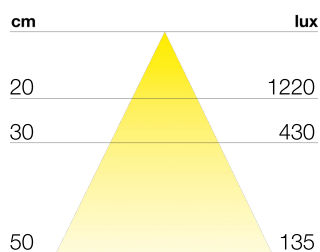

SFERA-BL

TECHNICAL DATA

Power supply	230 V
Lamp socket	G9
Source	G9 Led
Brightness	350 lm
Light colour	4000 K
CRI	>90
Insulation class	II
IP grade	IP44
Finish	cromo
Photobiological safety	Exempt risk group
Output cable	700 mm

DIMENSIONS

PRODUCT CODES

CODE	POWER
95503740	5 W

LIGHT DIFFUSION

POSSIBILITY OF PRODUCT CUSTOMISATION