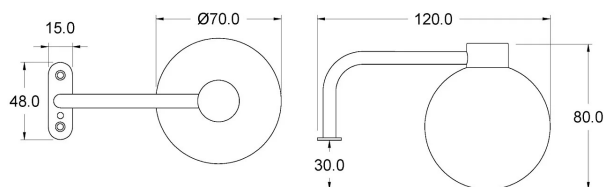

SFERA-BL

TECHNICAL DATA

Power supply	230 V
Lamp socket	G9
Source	G9 Led
Brightness	350 lm
Light colour	4000 K
CRI	>90
Insulation class	II
IP grade	IP44
Finish	cromo
Photobiological safety	Exempt risk group
Output cable	700 mm

DIMENSIONS

PRODUCT CODES

CODE	POWER
95503740	5 W

LIGHT DIFFUSION

POSSIBILITY OF PRODUCT CUSTOMISATION