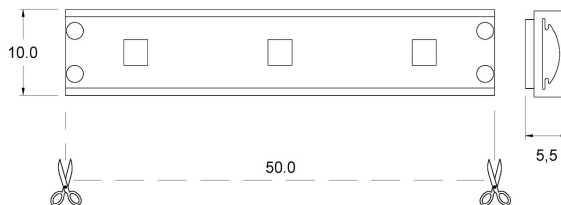

SE60

TECHNICAL DATA

Power supply	12 V
Power	5 W/m
CRI	>90
Insulation class	III
IP grade	IP65
Photobiological safety	Exempt risk group
Cutting Units	50 mm

DIMENSIONS

PRODUCT CODES

CODE	LIGHT COLOUR	BRIGHTNESS
90220645	3200 K	370 lm/m
90220646	5500 K	400 lm/m