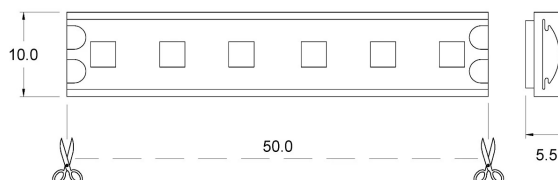

SE120-24

TECHNICAL DATA

Power supply	24 V
Power	9.6 W/m
CRI	>90
Insulation class	III
IP grade	IP65
Photobiological safety	Exempt risk group
Cutting Units	50 mm

DIMENSIONS

PRODUCT CODES

CODE	LIGHT COLOUR	BRIGHTNESS
9022084698	2700 K	700 lm/m
90220847	3100 K	710 lm/m
90220848	4000 K	720 lm/m