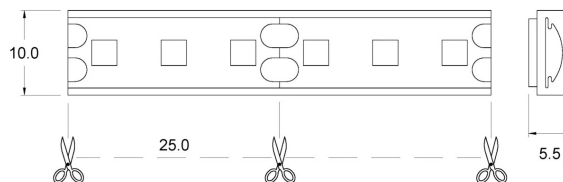

## TECHNICAL DATA

Power supply	12 V
Power	10 W/m
CRI	>90
Insulation class	III
IP grade	IP65
Photobiological safety	Exempt risk group
Cutting Units	25 mm

## DIMENSIONS