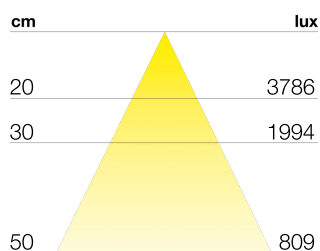

RAPHAEL

TECHNICAL DATA

Power supply	230 V
Brightness	1300 lm
Light colour	4000 K
CRI	>80
Insulation class	II
IP grade	IP44
Finish	cromo
Photobiological safety	Exempt risk group
Output cable	300 mm

Integrated power supply unit

PRODUCT CODES

CODE	POWER
93600478	9 W

LIGHT DIFFUSION

DIMENSIONS

MOUNTING