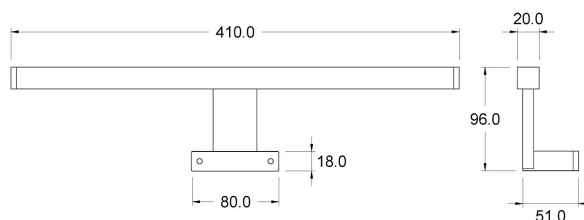

RAPHAEL

TECHNICAL DATA

Power supply	230 V
Brightness	1300 lm
Light colour	4000 K
CRI	>80
Insulation class	II
IP grade	IP44
Finish	cromo
Photobiological safety	Exempt risk group
Output cable	300 mm

Integrated power supply unit

PRODUCT CODES

CODE	POWER
93600478	9 W

LIGHT DIFFUSION

DIMENSIONS

MOUNTING