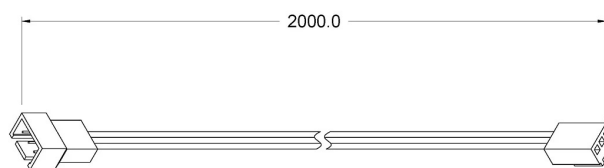

PRO-TRI

DIMENSIONS

TECHNICAL DATA

Max. flow rate	3 A
IP grade	IP20

PRODUCT CODES

CODE	LENGTH	DESCRIPTION
9022050714	2000 mm	Prolunga