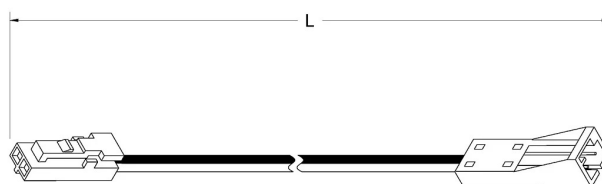

PRO-24

DIMENSIONS

TECHNICAL DATA

Max. flow rate	3 A
IP grade	IP20

PRODUCT CODES

CODE	LENGTH	DESCRIPTION
9164737622	2000 mm	Prolunga