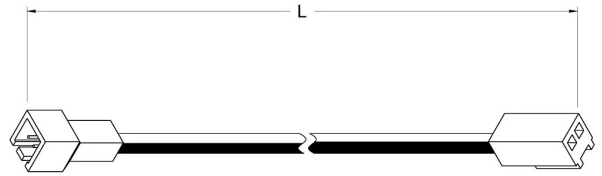

PRO-12

DIMENSIONS

TECHNICAL DATA

Max. flow rate	3 A
IP grade	IP20

PRODUCT CODES

CODE	LENGTH	DESCRIPTION
91647330	2000 mm	Prolunga
91647331	3000 mm	Prolunga