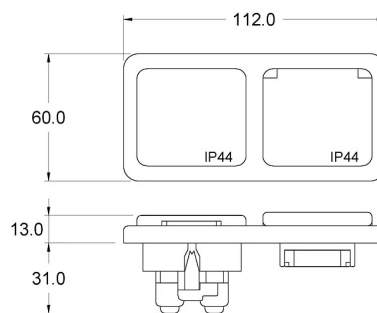

PRESTO

DIMENSIONS

TECHNICAL DATA

Power supply	230 V
Max Power	1500 W
Insulation class	I
IP grade	IP44
Output cable	800 mm

PRODUCT CODES

CODE	FINISH
95109020	white
95109022	black
95109024	gray