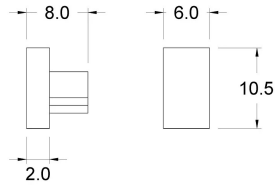

PRAGA

DIMENSIONS

SCREENS

CODE	DESCRIPTION	LENGTH
9283025004	policarbonato opale	3000 mm

COMPOSITIONAL ELEMENTS / ACCESSORIES

CODE	DESCRIPTION
9245281904	Tappo ABS satinato