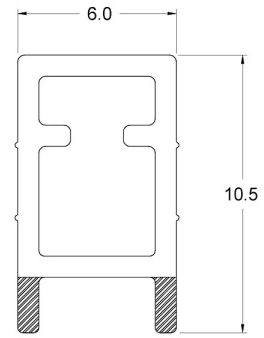

PRAGA

DIMENSIONS

SCREENS

CODE	DESCRIPTION	LENGTH
9283025004	policarbonato opale	3000 mm

COMPOSITIONAL ELEMENTS / ACCESSORIES

CODE	DESCRIPTION
9245281904	Tappo ABS satinato