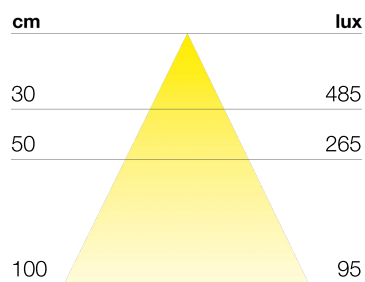

PRAGA

TECHNICAL DATA

Power supply	24 V
Source	SL140-4
Light colour	4000 K
CRI	>90
Insulation class	III
IP grade	IP20
Finish	bianco
Photobiological safety	Exempt risk group
Output cable	1800 mm

Power supply unit not supplied in packaging. Recessed cut-out L=L-5x6mm R.2mm

DIMENSIONS

LIGHT DIFFUSION

MOUNTING

PRAGA

Without switch

PRODUCT CODES

CODE	LENGTH	POWER	BRIGHTNESS
9570092294	560 mm	3.7 W	397 lm
9570092296	860 mm	5.6 W	610 lm
9570092298	1160 mm	7,6 W	823 lm

POSSIBILITÀ DI PERSONALIZZAZIONE PRODOTTO

Lunghezza profilo a misura

Temperatura colore sorgente luminosa