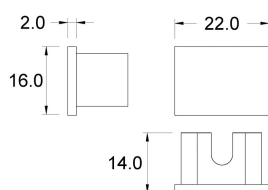

PORTAOGGETTI

DIMENSIONS

PROFILES ALLUMINIO

CODE	DESCRIPTION	LENGTH
91835106	oxi natural	3000 mm

COMPOSITIONAL ELEMENTS / ACCESSORIES

CODE	DESCRIPTION
92452932	tappo grigio