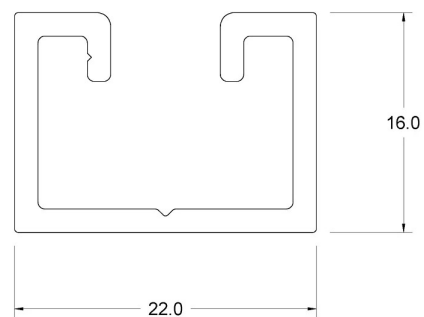

PORTAOGGETTI

DIMENSIONS

PROFILES ALLUMINIO

CODE	DESCRIPTION	LENGTH
91835106	oxi natural	3000 mm

COMPOSITIONAL ELEMENTS / ACCESSORIES

CODE	DESCRIPTION
92452932	tappo grigio