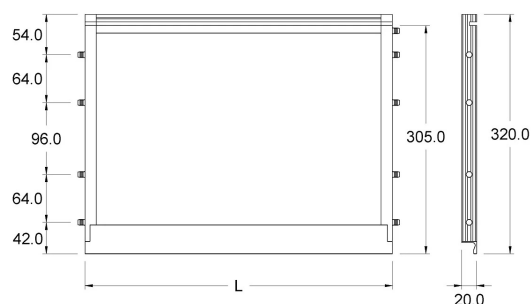

PLANO LED

TECHNICAL DATA

Power supply	24 V
Source	SL120
Light colour	4000 K
CRI	>90
Insulation class	III
IP grade	IP20
Switch	On/Off
Finish	alluminio
Photobiological safety	Exempt risk group
Output cable	1800 mm

Power supply unit not supplied in packaging

PRODUCT CODES

CODE	LENGTH	POWER	BRIGHTNESS
9543217030	411 mm	7 W	405 lm
9543217032	561 mm	9.5 W	591 lm
9543217034	861 mm	15 W	964 lm
9543217036	1161 mm	20.5 W	1338 lm

LIGHT DIFFUSION

DIMENSIONS

MOUNTING

POSSIBILITY OF PRODUCT CUSTOMISATION