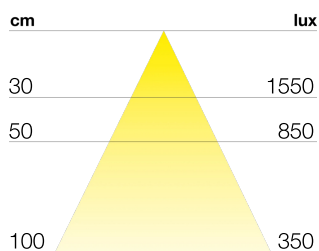

PLANO LED

TECHNICAL DATA

Power supply	24 V
Source	SL120
Light colour	4000 K
CRI	>90
Insulation class	III
IP grade	IP20
Switch	On/Off
Finish	alluminio
Photobiological safety	Exempt risk group
Output cable	1800 mm

Power supply unit not supplied in packaging

PRODUCT CODES

CODE	LENGTH	POWER	BRIGHTNESS
9543217030	411 mm	7 W	405 lm
9543217032	561 mm	9.5 W	591 lm
9543217034	861 mm	15 W	964 lm
9543217036	1161 mm	20.5 W	1338 lm

LIGHT DIFFUSION

DIMENSIONS

MOUNTING

POSSIBILITY OF PRODUCT CUSTOMISATION