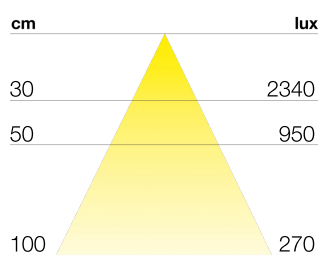

## TECHNICAL DATA

Power supply	230 V
Lamp socket	G5
Source	T5 Fluo
Light colour	6000 K
CRI	>90
Insulation class	III
IP grade	IP20
Switch	On/Off
Finish	alluminio
Photobiological safety	Exempt risk group
Output cable	1800 mm

## DIMENSIONS