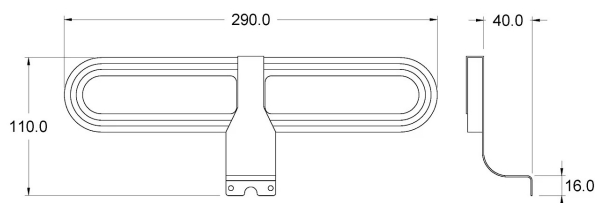

PEGASO

TECHNICAL DATA

Power supply	24 V
Source	s410
Brightness	138 lm
Light colour	4000 K
CRI	>90
Insulation class	III
IP grade	IP44
Finish	Nero opaco
Photobiological safety	Exempt risk group
Output cable	1800 mm

230V 50/60Hz power supply unit supplied in packaging

PRODUCT CODES

CODE	POWER
9570092238	5 W

LIGHT DIFFUSION

cm	lux
20	1335
30	710
50	289

DIMENSIONS

MOUNTING

POSSIBILITY OF PRODUCT CUSTOMISATION

Dimensione lampada e staffa fissaggio

Temperatura colore sorgente luminosa

Configurazione sistemi di accensione a specchio