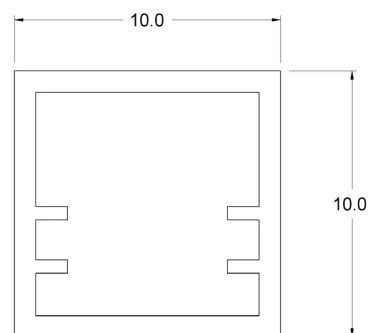

PECHINO

DIMENSIONS

SCREENS

CODE	DESCRIPTION	LENGTH
9283025002	policarbonato opale	3000 mm

COMPOSITIONAL ELEMENTS / ACCESSORIES

CODE	DESCRIPTION
9245281902	ABS satinato