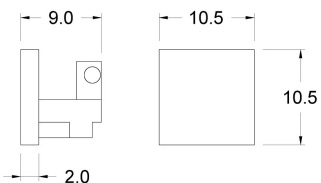

PECHINO

DIMENSIONS

SCREENS

CODE	DESCRIPTION	LENGTH
9283025002	policarbonato opale	3000 mm

COMPOSITIONAL ELEMENTS / ACCESSORIES

CODE	DESCRIPTION
9245281902	ABS satinato