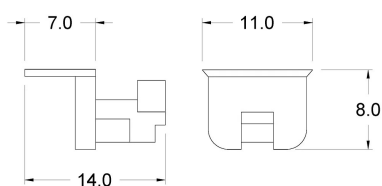

PARIGI

DIMENSIONS

SCREENS

CODE	DESCRIPTION	LENGTH
9283025000	policarbonato opale satinato	3000 mm

COMPOSITIONAL ELEMENTS / ACCESSORIES

CODE	DESCRIPTION
9245281900	ABS satinato