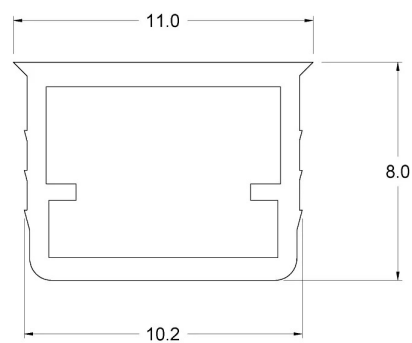

PARIGI

DIMENSIONS

SCREENS

CODE	DESCRIPTION	LENGTH
9283025000	policarbonato opale satinato	3000 mm

COMPOSITIONAL ELEMENTS / ACCESSORIES

CODE	DESCRIPTION
9245281900	ABS satinato