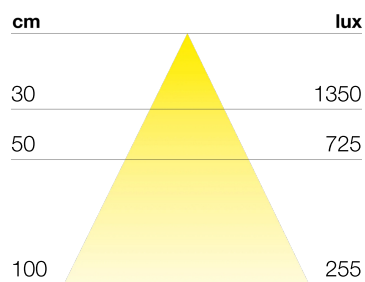

PARIGI

TECHNICAL DATA

Power supply	24 V
Source	SL300
Light colour	4000 K
CRI	>90
Insulation class	III
IP grade	IP20
Switch	Dimmer
Finish	bianco
Photobiological safety	Exempt risk group
Output cable	1800 mm

Power supply unit not supplied in packaging. Recessed cut-out L= L-5x10mm R.2.5mm

DIMENSIONS

LIGHT DIFFUSION

MOUNTING

PARIGI

Integrated dimmer for light intensity adjustment

PRODUCT CODES

CODE	LENGTH	POWER	BRIGHTNESS
9570092274	560 mm	4 W	368 lm
9570092276	860 mm	7 W	608 lm
9570092278	1160 mm	10 W	848 lm