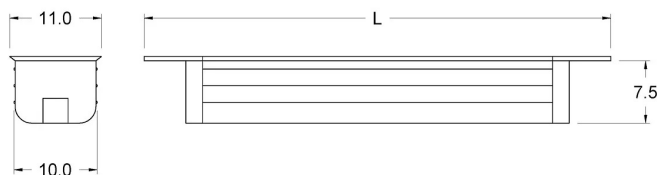

PARIGI

TECHNICAL DATA

Power supply	24 V
Source	SL300
Light colour	4000 K
CRI	>90
Insulation class	III
IP grade	IP20
Switch	Dimmer
Finish	bianco
Photobiological safety	Exempt risk group
Output cable	1800 mm

Power supply unit not supplied in packaging. Recessed cut-out L= L-5x10mm R.2.5mm

DIMENSIONS

LIGHT DIFFUSION

MOUNTING

PARIGI

Integrated dimmer for light intensity adjustment

PRODUCT CODES

CODE	LENGTH	POWER	BRIGHTNESS
9570092274	560 mm	4 W	368 lm
9570092276	860 mm	7 W	608 lm
9570092278	1160 mm	10 W	848 lm