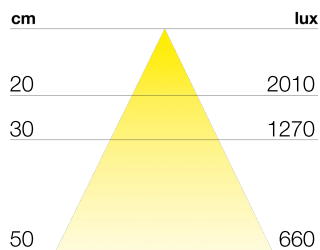

LIGHT DIFFUSION