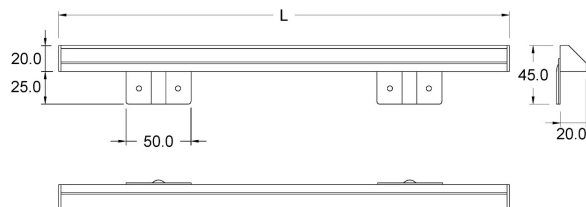

ONE

TECHNICAL DATA

Power supply	12 V
Source	SL120
Brightness	830 lm/m
CRI	>90
Insulation class	III
IP grade	IP44
Finish	brill
Photobiological safety	Exempt risk group
Output cable	700 mm

230V-50/60Hz power supply unit supplied in packaging

PRODUCT CODES

CODE	DESCRIPTION
xxxxxxxONE	Personalizzabile su richiesta

LIGHT DIFFUSION

DIMENSIONS

MOUNTING

POSSIBILITY OF PRODUCT CUSTOMISATION

Dimensione lampada e staffa fissaggio

Temperatura colore sorgente luminosa