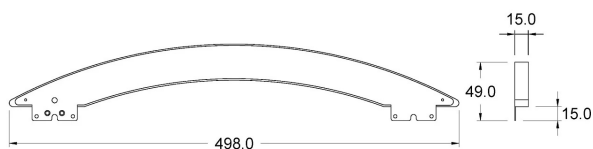

NOVA

TECHNICAL DATA

Power supply	12 V
Source	SL300
Brightness	320 lm
Light colour	4000 K
CRI	>90
Insulation class	III
IP grade	IP44
Finish	bianco
Photobiological safety	Exempt risk group
Output cable	700 mm

230V-50/60Hz power supply unit included in packaging

PRODUCT CODES

CODE	POWER
9570092220	8.4 W

LIGHT DIFFUSION

cm	lux
20	3940
30	2050
50	810

DIMENSIONS

MOUNTING

POSSIBILITY OF PRODUCT CUSTOMISATION

Dimensione lampada e staffa fissaggio

Temperatura colore sorgente luminosa