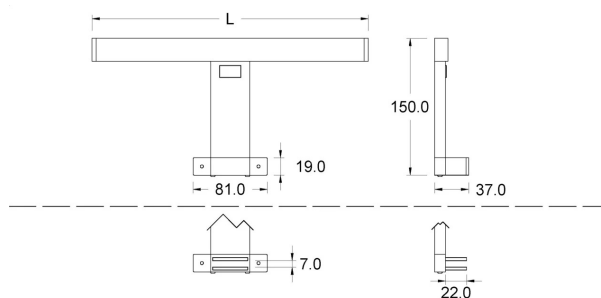

NEW-BEAUTY-TW

TECHNICAL DATA

Power supply	230 V
Light colour	3000-5000 K
CRI	>80
Insulation class	II
IP grade	IP44
Photobiological safety	Exempt risk group
Output cable	400 mm
Integrated power supply unit	

DIMENSIONS

PRODUCT CODES

CODE	LENGTH	POWER	FINISH
9360046814	300 mm	5 W	black
9360046816	500 mm	7.8 W	black
9360046818	300 mm	5 W	chrome
9360046820	500 mm	7.8 W	chrome

LIGHT DIFFUSION

MOUNTING