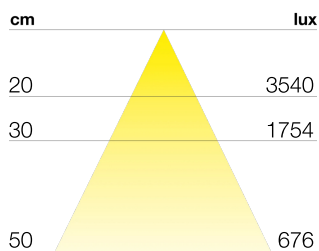

NEW-BEAUTY-TW

TECHNICAL DATA

Power supply	230 V
Light colour	3000-5000 K
CRI	>80
Insulation class	II
IP grade	IP44
Photobiological safety	Exempt risk group
Output cable	400 mm
Integrated power supply unit	

DIMENSIONS

PRODUCT CODES

CODE	LENGTH	POWER	FINISH
9360046814	300 mm	5 W	black
9360046816	500 mm	7.8 W	black
9360046818	300 mm	5 W	chrome
9360046820	500 mm	7.8 W	chrome

LIGHT DIFFUSION

MOUNTING