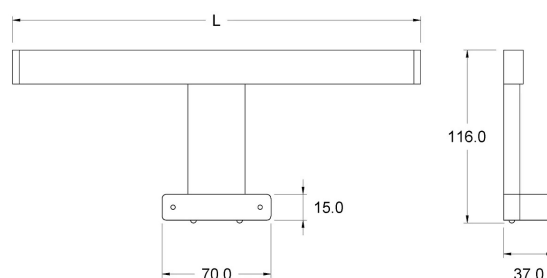

NEW-BEAUTY

TECHNICAL DATA

Power supply	230 V
Light colour	4000 K
CRI	>80
Insulation class	II
IP grade	IP44
Photobiological safety	Exempt risk group
Output cable	400 mm

Integrated power supply unit

DIMENSIONS

PRODUCT CODES

CODE	LENGTH	POWER	BRIGHTNESS	FINISH
9360046802	300 mm	5.5 W	560 lm	chrome
9360046804	500 mm	7 W	740 lm	chrome
9360046806	300 mm	5.5 W	560 lm	black
9360046808	500 mm	7 W	740 lm	black

MOUNTING