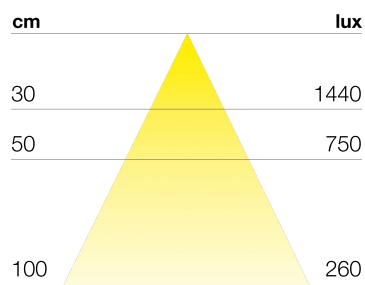

MOSCA

TECHNICAL DATA

Power supply	12 V
Source	SL300
Light colour	4000 K
CRI	>90
Insulation class	III
IP grade	IP20
Switch	Sensore di movimento
Photobiological safety	Exempt risk group
Output cable	1800 mm

Power supply unit not supplied in packaging

LIGHT DIFFUSION

MOUNTING

DIMENSIONS

MOSCA

Integrated presence sensor

PRODUCT CODES

CODE	LENGTH	POWER	BRIGHTNESS	FINISH
95700952	560 mm	4.5 W	384 lm	aluminium
95700954	860 mm	7.5 W	632 lm	aluminium
95700956	1160 mm	10.5 W	872 lm	aluminium
9570095602	560 mm	4.5 W	384 lm	black
9570095604	860 mm	7.5 W	632 lm	black
9570095606	1160 mm	10.5 W	872 lm	black