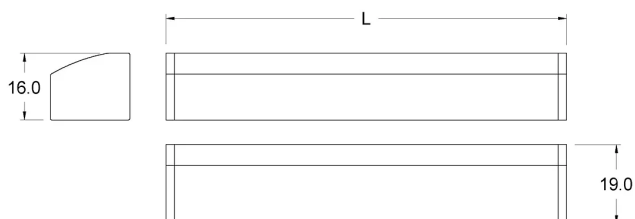

MOSCA

TECHNICAL DATA

Power supply	12 V
Source	SL300
Light colour	4000 K
CRI	>90
Insulation class	III
IP grade	IP20
Switch	Dimmer
Photobiological safety	Exempt risk group
Output cable	1800 mm

Power supply unit not supplied in packaging

LIGHT DIFFUSION

MOUNTING

DIMENSIONS

MOSCA

Integrated dimmer for light intensity adjustment

PRODUCT CODES

CODE	LENGTH	POWER	BRIGHTNESS	FINISH
95700946	600 mm	5 W	400 lm	aluminium
95700948	900 mm	8 W	640 lm	aluminium
95700950	1200 mm	11 W	880 lm	aluminium
9570095002	600 mm	5 W	400 lm	black
9570095004	900 mm	8 W	640 lm	black
9570095006	1200 mm	11 W	880 lm	black