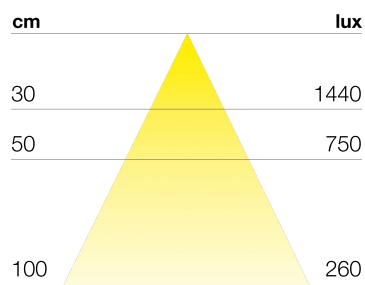

MOSCA

TECHNICAL DATA

Power supply	12 V
Source	SL300
Light colour	4000 K
CRI	>90
Insulation class	III
IP grade	IP20
Switch	Dimmer
Photobiological safety	Exempt risk group
Output cable	1800 mm

Power supply unit not supplied in packaging

LIGHT DIFFUSION

MOUNTING

DIMENSIONS

MOSCA

Integrated dimmer for light intensity adjustment

PRODUCT CODES

CODE	LENGTH	POWER	BRIGHTNESS	FINISH
95700946	600 mm	5 W	400 lm	aluminium
95700948	900 mm	8 W	640 lm	aluminium
95700950	1200 mm	11 W	880 lm	aluminium
9570095002	600 mm	5 W	400 lm	black
9570095004	900 mm	8 W	640 lm	black
9570095006	1200 mm	11 W	880 lm	black