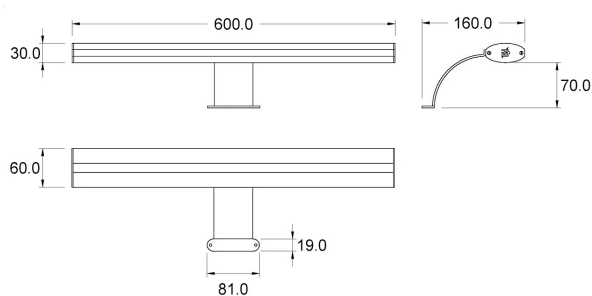

MOON

TECHNICAL DATA

Power supply	230 V
Source	SL120
Brightness	483 lm
Light colour	6000 K
CRI	>90
Insulation class	II
IP grade	IP44
Finish	brill
Photobiological safety	Exempt risk group
Output cable	700 mm

Integrated power supply unit

PRODUCT CODES

CODE	POWER
95700220	6 W

LIGHT DIFFUSION

cm	lux
20	1545
30	872
50	385

DIMENSIONS

MOUNTING

POSSIBILITY OF PRODUCT CUSTOMISATION

Dimensione lampada e staffa fissaggio

Temperatura colore sorgente luminosa