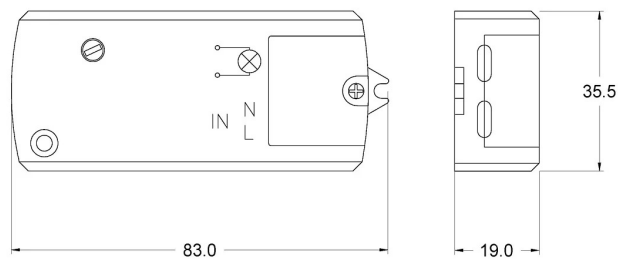

MOBY-SENT

DIMENSIONS

TECHNICAL DATA

Power supply	110-240 V
Max Power	80-150 W
Insulation class	II
IP grade	IP20
Switch	Sensore di movimento
Output cable	2000 mm

PRODUCT CODES

CODE
90220080

PRODUCT SPECIFICATIONS

Sensor recessed hole Ø20mm
Operating range 500-2500mm